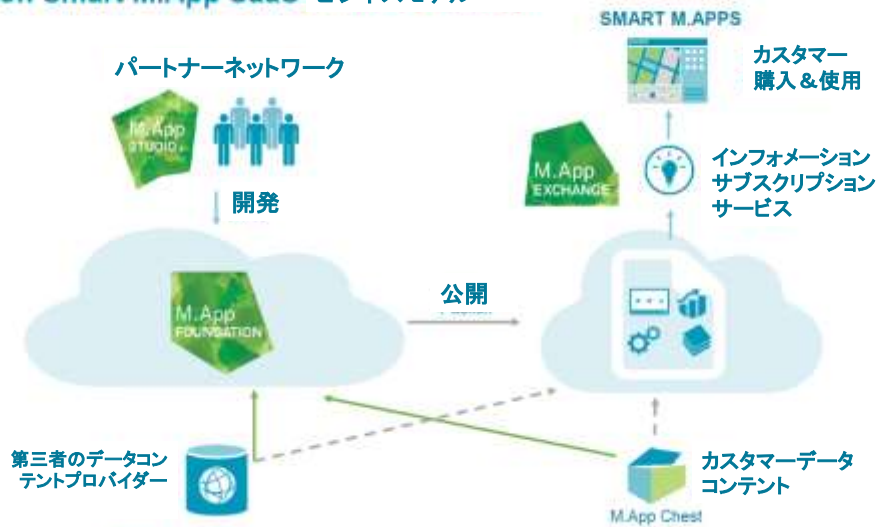

Hexagon Smart M.App SaaS ビジネスモデル