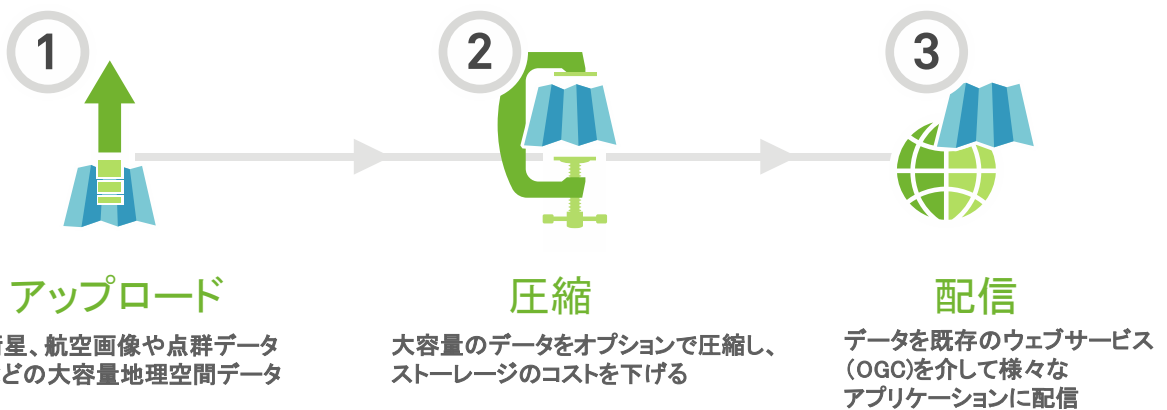

M.App Chest – 地理空間情報データのドロップボックス または Google Photo

ワークフロー