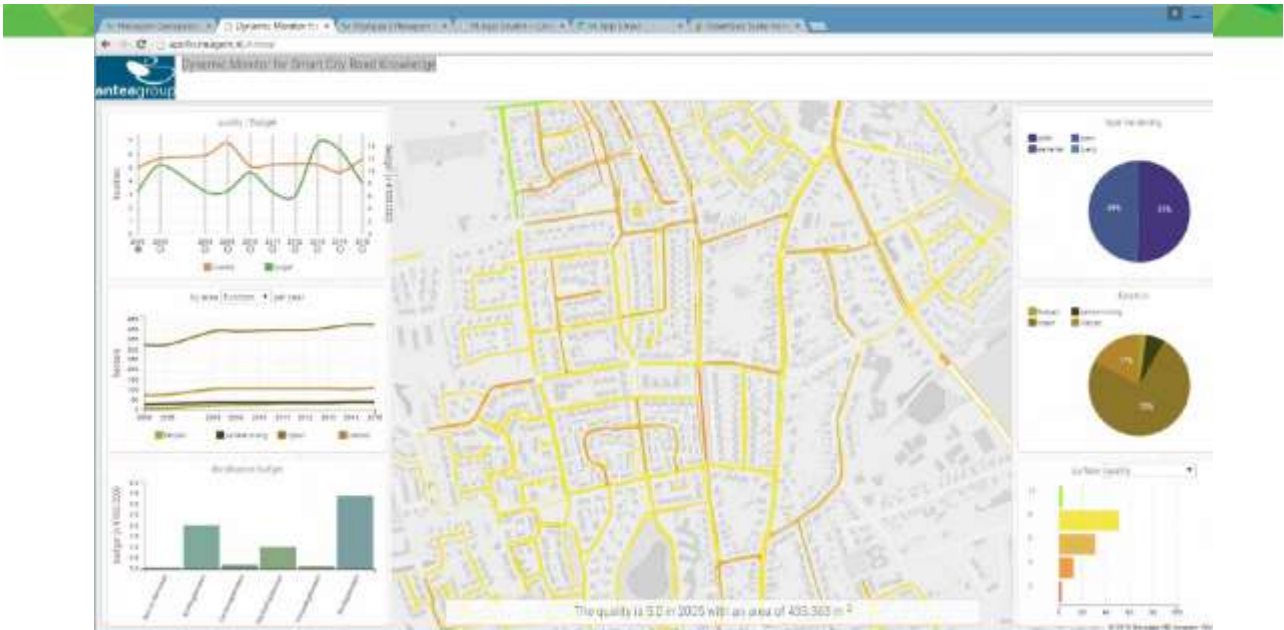

## スマートシティの道路ダイナミックモニタリング (IMAGEN, NL)

[Sign Up](#) | [Sign In](#)

---

- Home
- All Products
- CATEGORIES
- Product Suite (1)
- Hexagon Smart M.App (1)
- M.App Tools (2)
- M.App Content (1)
- Home

### Hexagon Smart M.App

Release
Use Product
Project/Case

**Dutch Real Estate Dashboard**  
 Understanding Dutch Real Estate market trends  
 Translate real estate data into valuable change information dashboards, looking into the growth.

**Dynamic Monitor for SmartCity Road**  
 Comprehensive road network analysis for Smart City planning  
 Continuous reliable insight for decision and policy makers

**Green Space Analyser**  
 Analyse change in green space over time.  
 The Green Space Analyser reveals changes in urban green space versus growth of the built up.