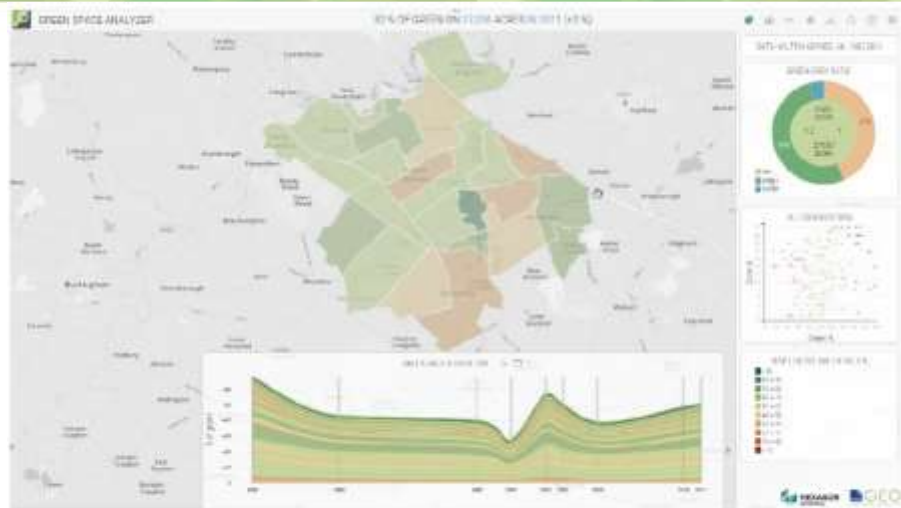

### Hexagon Smart M.App

[Release](#) [View Product](#) [Highlight Slide](#)

**Dutch Kadaster Real Estate Dashboard**  
 Understanding Dutch Real Estate market trends  
 Translate real estate data into valuable change information dashboards, looking into the growth.

**Dynamic Monitor for SmartCity Road** ...  
 Comprehensive road network analysis for Smart City planning  
 Continuous reliable insight for decision and policy makers

**Green Space Analyzer**  
 Analyze change in green space over time.  
 The Green Space Analyzer reveals changes in urban green space versus growth of the built-up

Green  
Space  
Analyzer  
デモ

動的に変化するグラフ表示機能